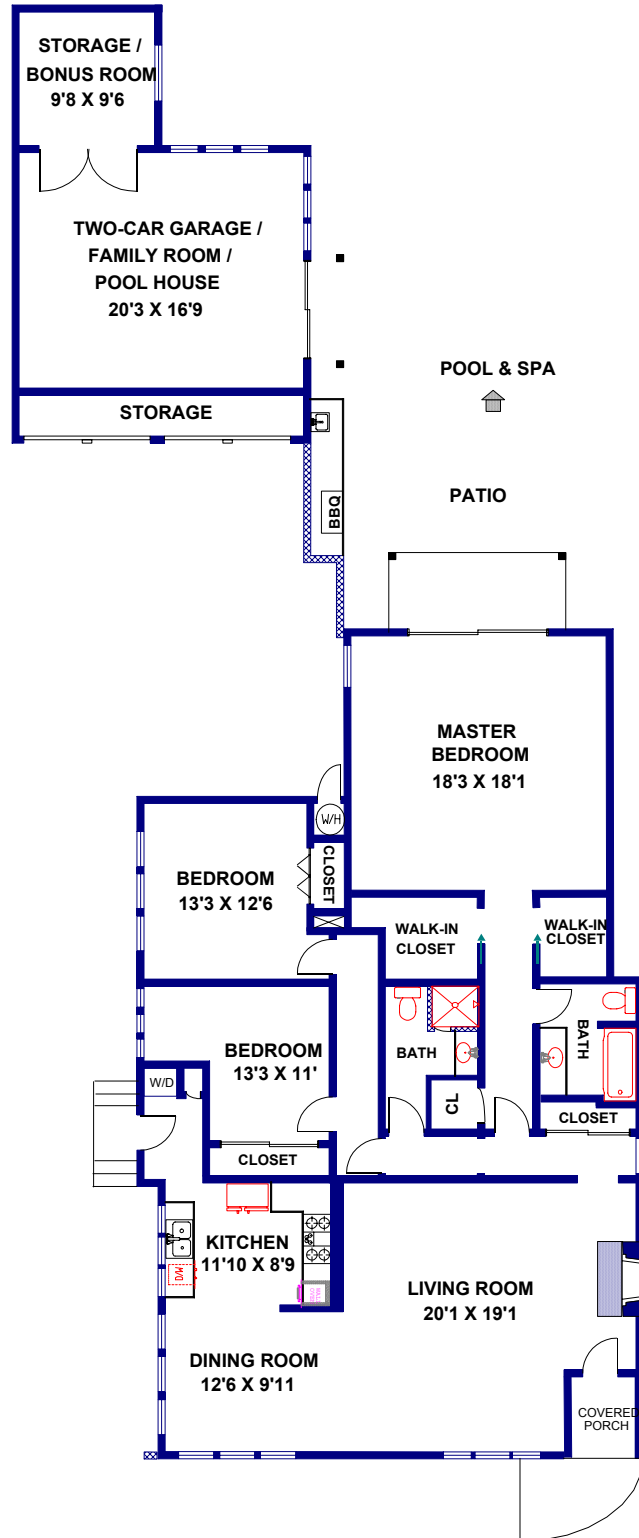

1817 LOS ROBLES AVE | SAN MARINO

FLOOR PLAN CREATED BY REST, INFORMATION DEEMED RELIABLE, BUT NOT GUARANTEED. (626) 840-1717

Nina Kirkendall

626-676-6260

SAN MARINO • PASADENA • SOUTH PASADENA