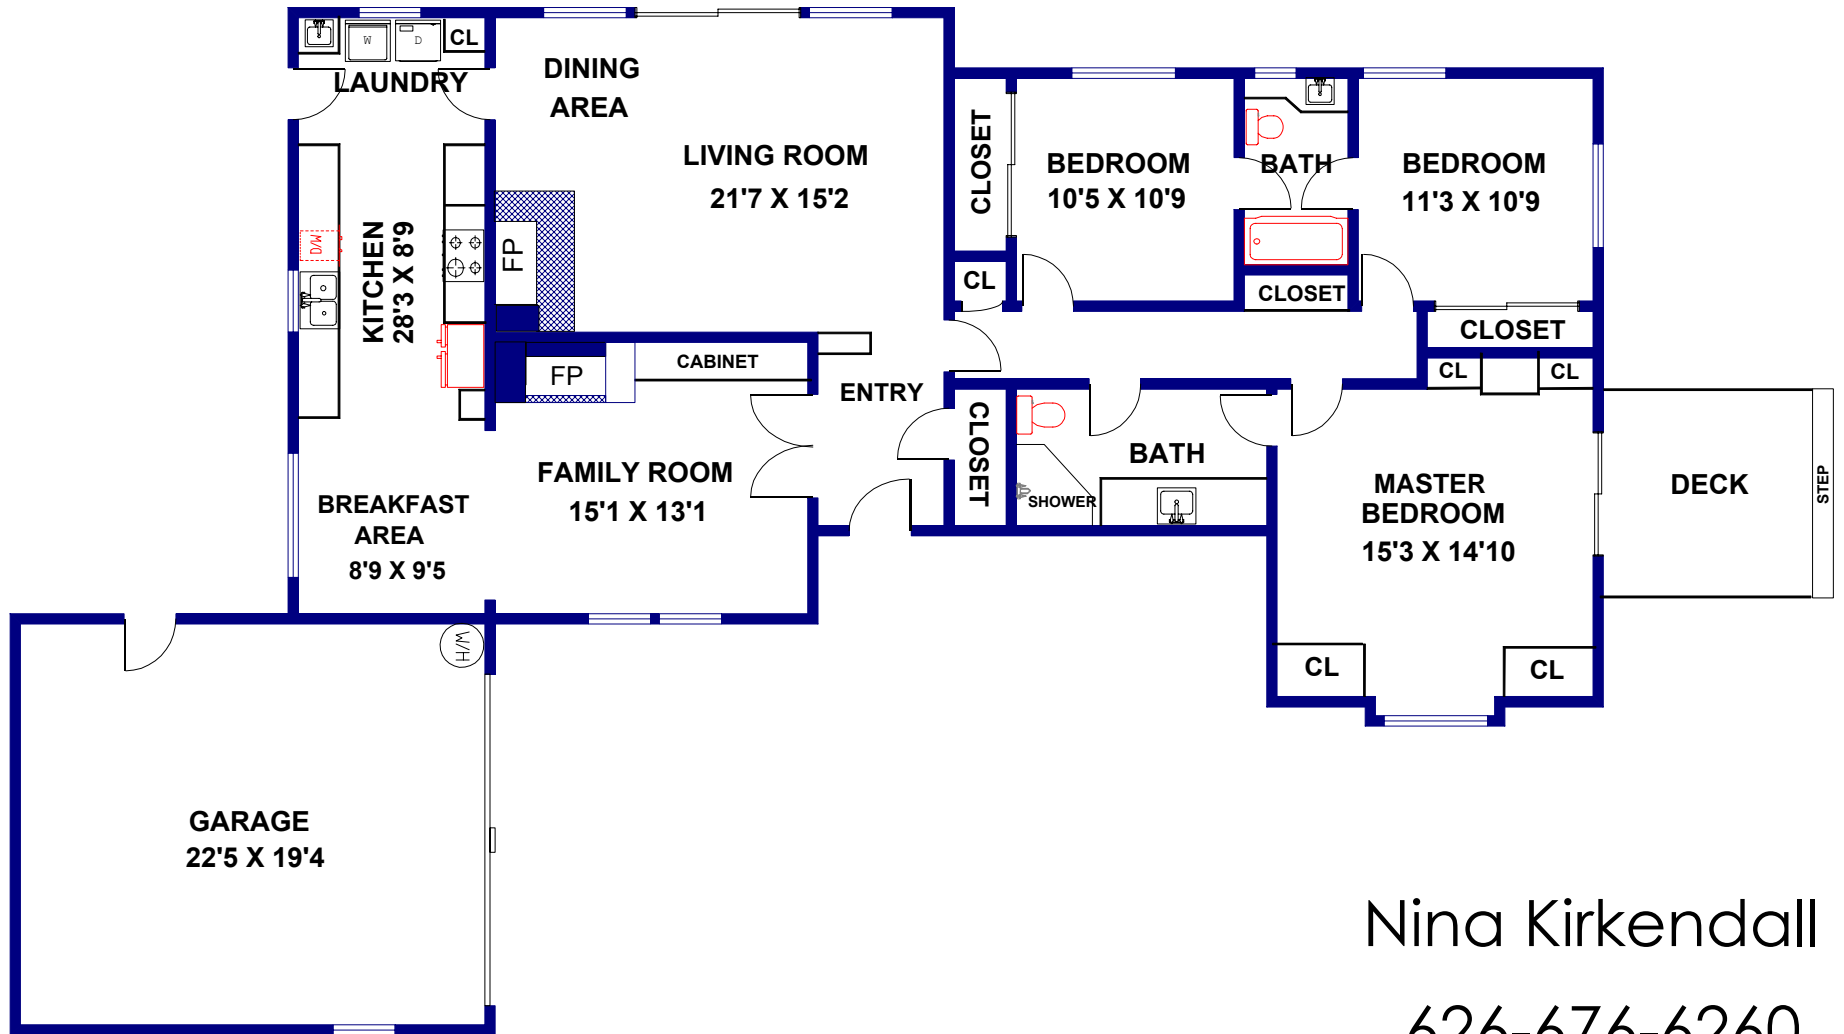

1287 INVERNESS | PASADENA

Nina Kirkendall

626-676-6260

FLOOR PLAN CREATED BY REST, INFORMATION DEEMED RELIABLE, BUT NOT GUARANTEED. (626) 840-1717

SAN MARINO • PASADENA • SOUTH PASADENA