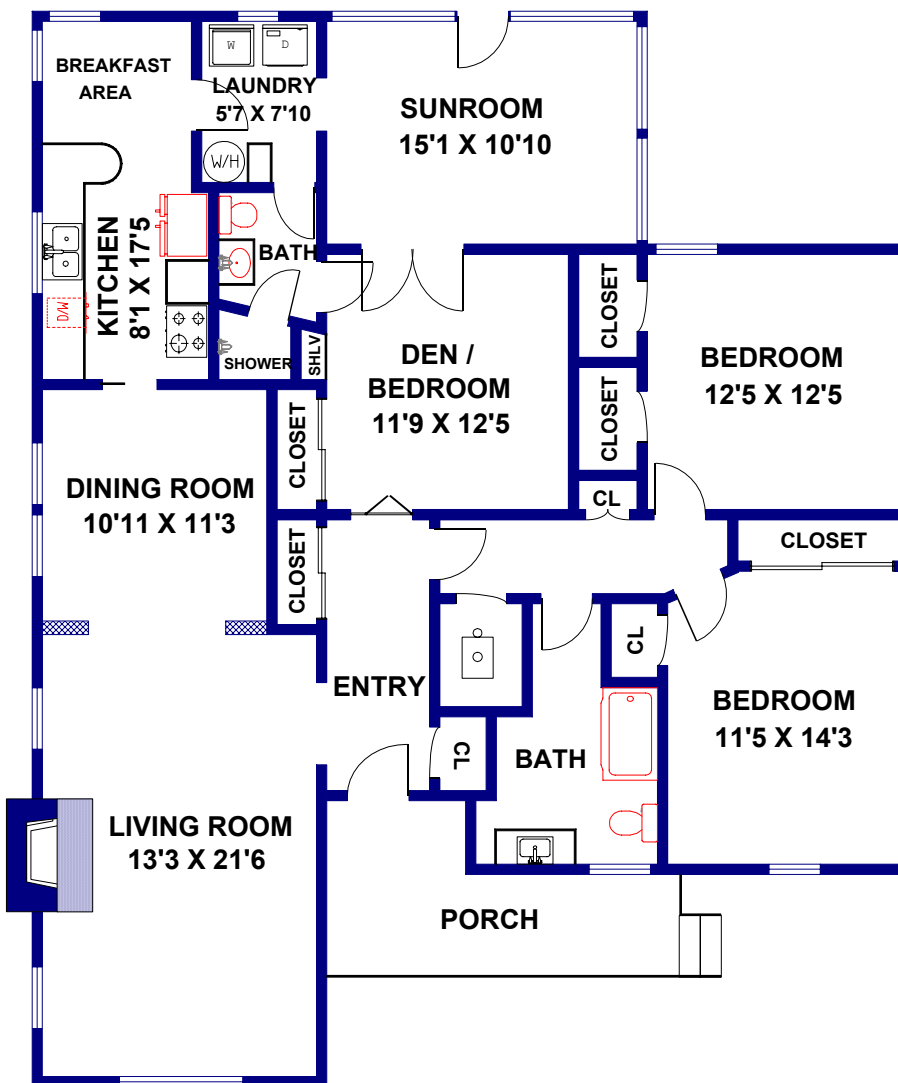

6730 RUTHLEE AVE. | SAN GABRIEL

FLOOR PLAN CREATED BY REST, INFORMATION DEEMED RELIABLE, BUT NOT GUARANTEED. (626) 840-1717

Nina Kirkendall

626-676-6260

SAN MARINO • PASADENA • SOUTH PASADENA