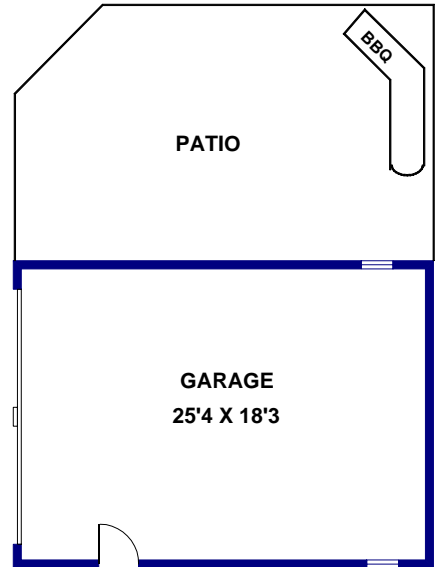

# 1401 PASQUALITO DRIVE | SAN MARINO

GAZEBO ↑

POOL ↑

FLOOR PLAN CREATED BY REST, INFORMATION DEEMED RELIABLE, BUT NOT GUARANTEED. (626) 840-1717

Nina Kirkendall

626-676-6260

SAN MARINO • PASADENA • SOUTH PASADENA