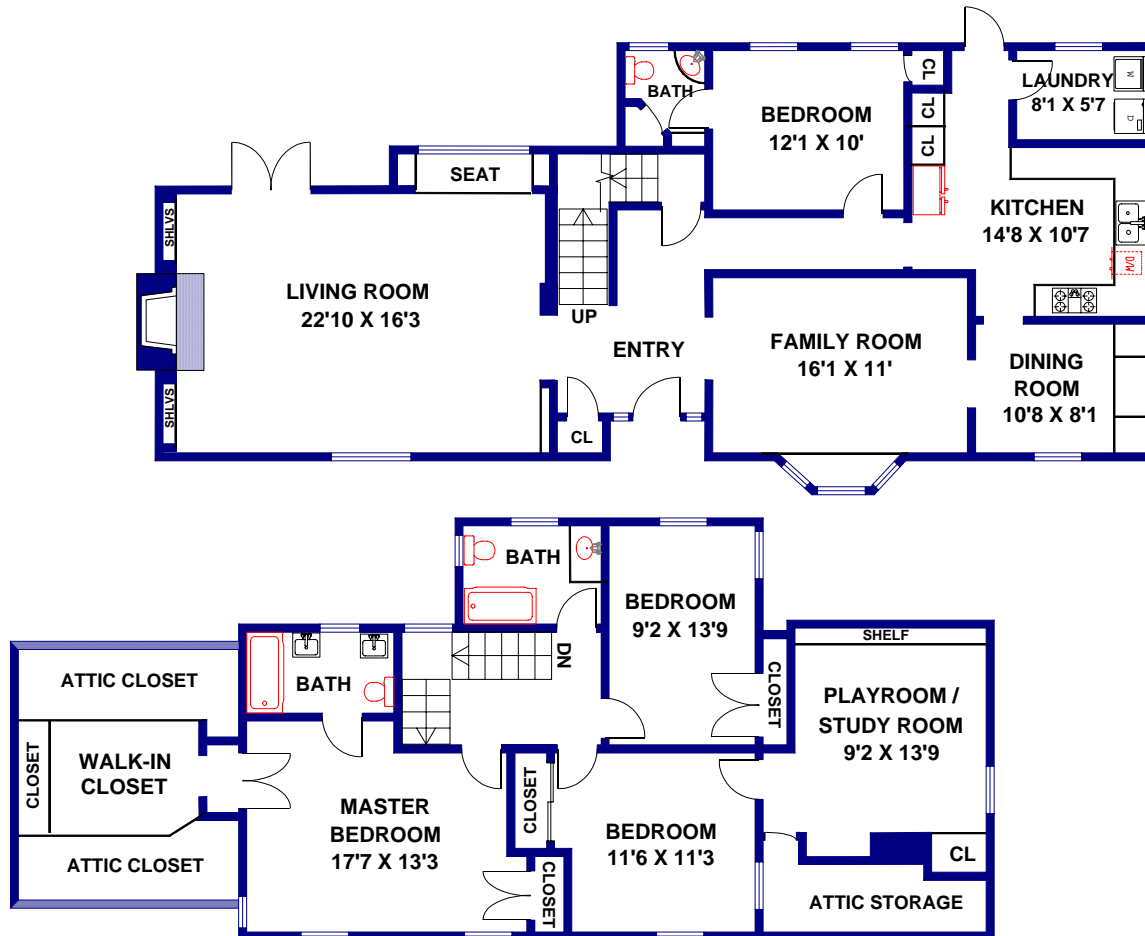

# 1401 PASQUALITO DRIVE | SAN MARINO

GAZEBO ↑

POOL ↑

FLOOR PLAN CREATED BY REST, INFORMATION DEEMED RELIABLE, BUT NOT GUARANTEED. (626) 840-1717

Nina Kirkendall

626-676-6260

SAN MARINO • PASADENA • SOUTH PASADENA