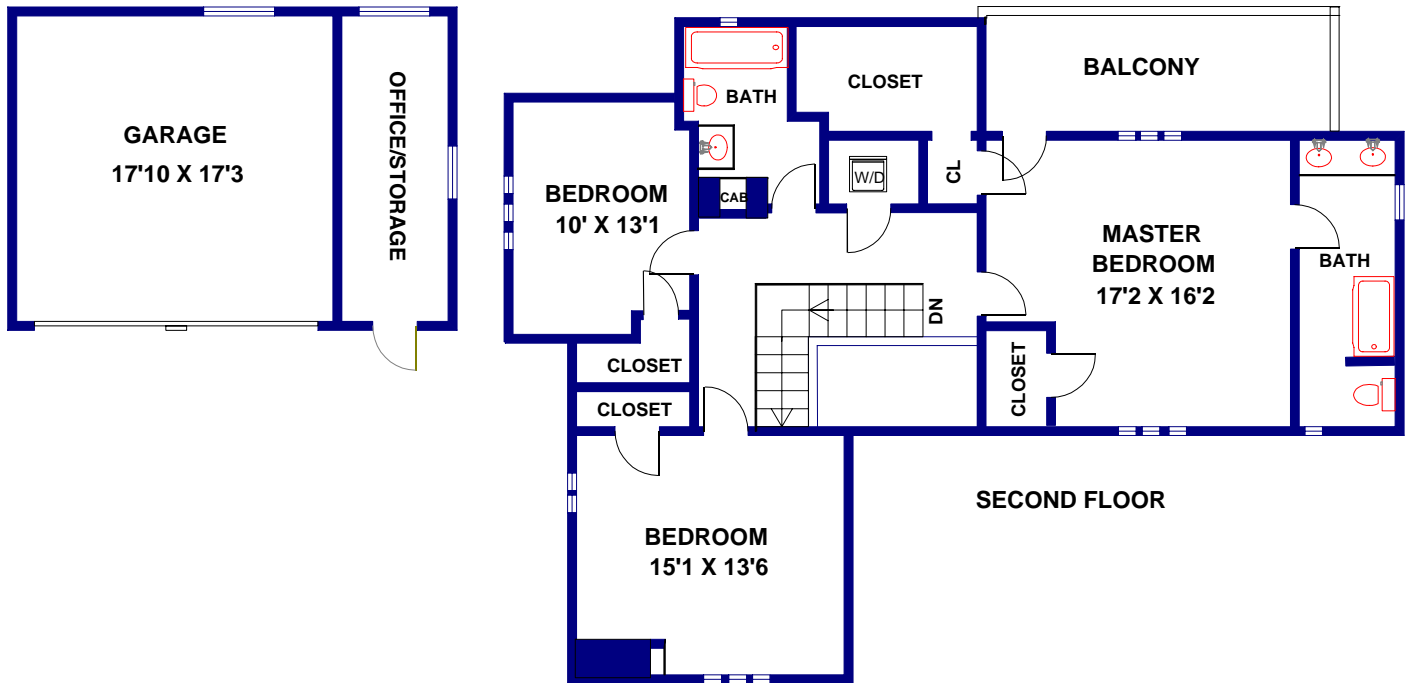

2260 HOMET ROAD | SAN MARINO

FLOOR PLAN CREATED BY REST, INFORMATION DEEMED RELIABLE, BUT NOT GUARANTEED. (626) 840-1717

Nina Kirkendall

626-676-6260

SAN MARINO • PASADENA • SOUTH PASADENA