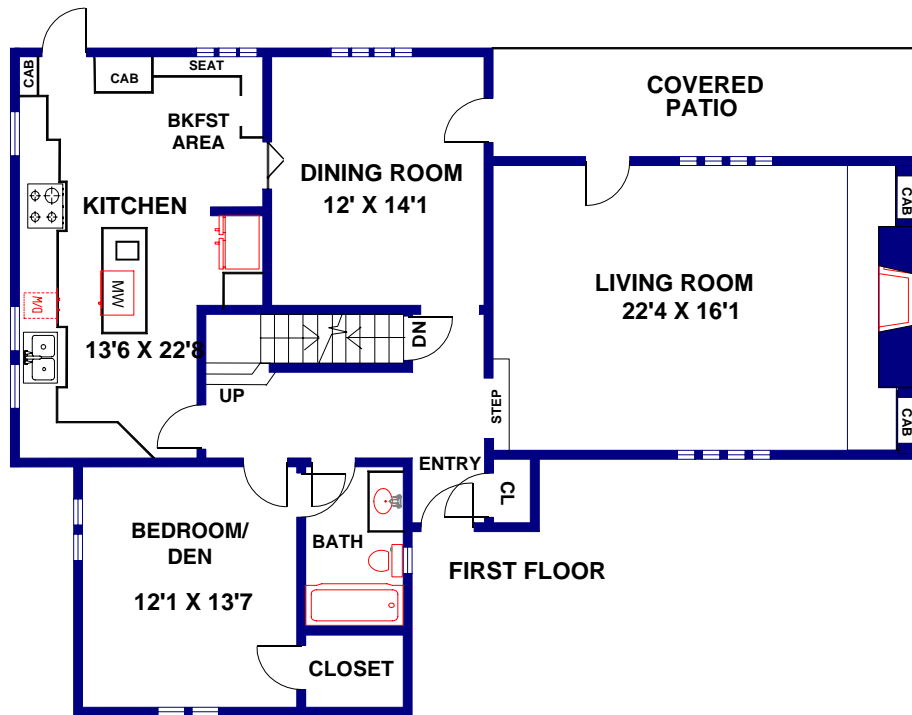

2260 HOMET ROAD | SAN MARINO

FLOOR PLAN CREATED BY REST, INFORMATION DEEMED RELIABLE, BUT NOT GUARANTEED. (626) 840-1717

Nina Kirkendall

626-676-6260

SAN MARINO • PASADENA • SOUTH PASADENA