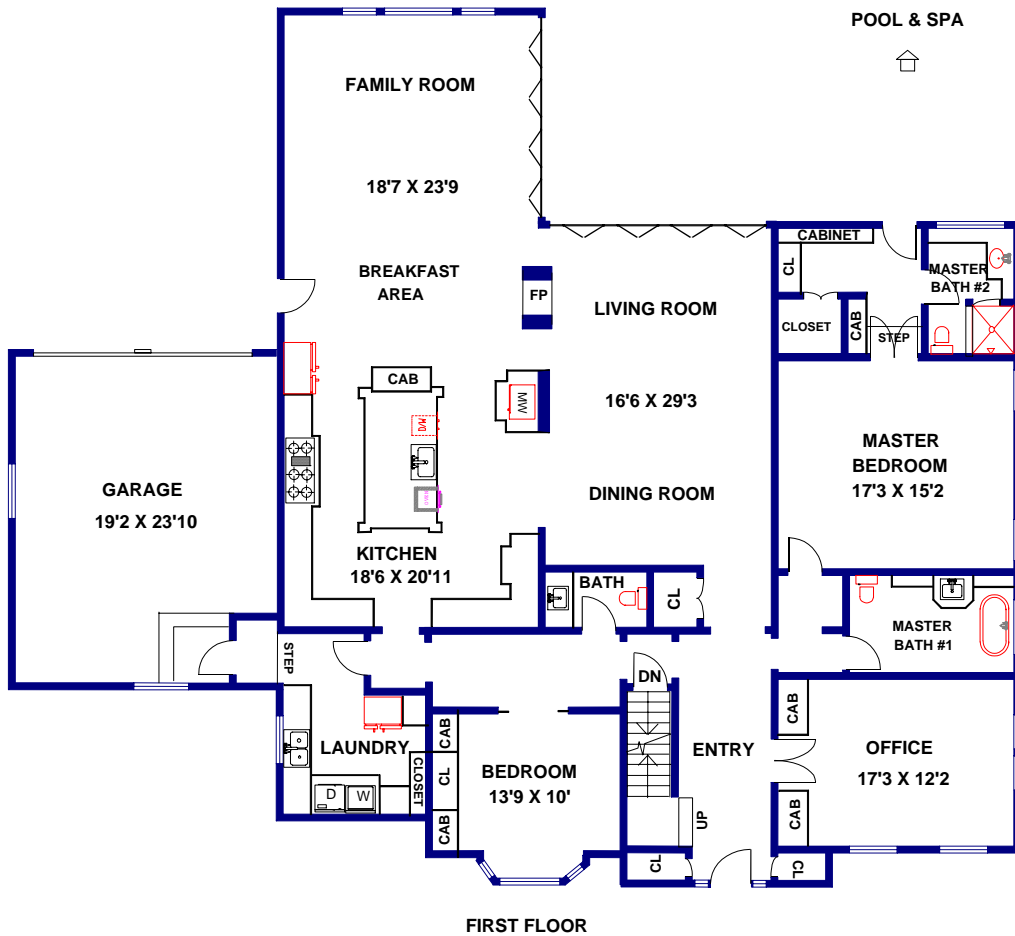

1423 WEMBLEY ROAD | SAN MARINO

Nina Kirkendall

DRE 01245547

626-676-6260

SAN MARINO • PASADENA • SOUTH PASADENA