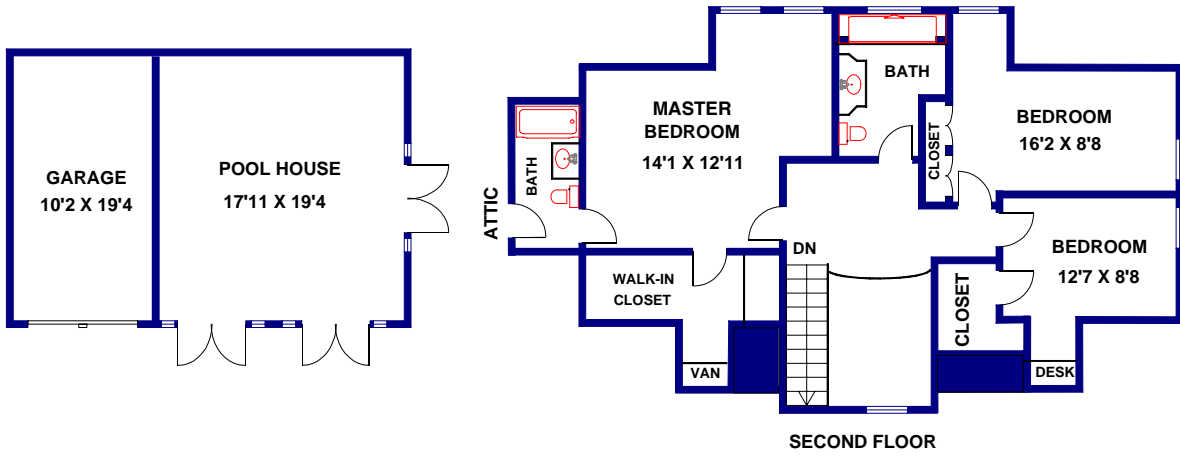

1423 WEMBLEY ROAD | SAN MARINO

Nina Kirkendall

DRE 01245547

626-676-6260

SAN MARINO • PASADENA • SOUTH PASADENA