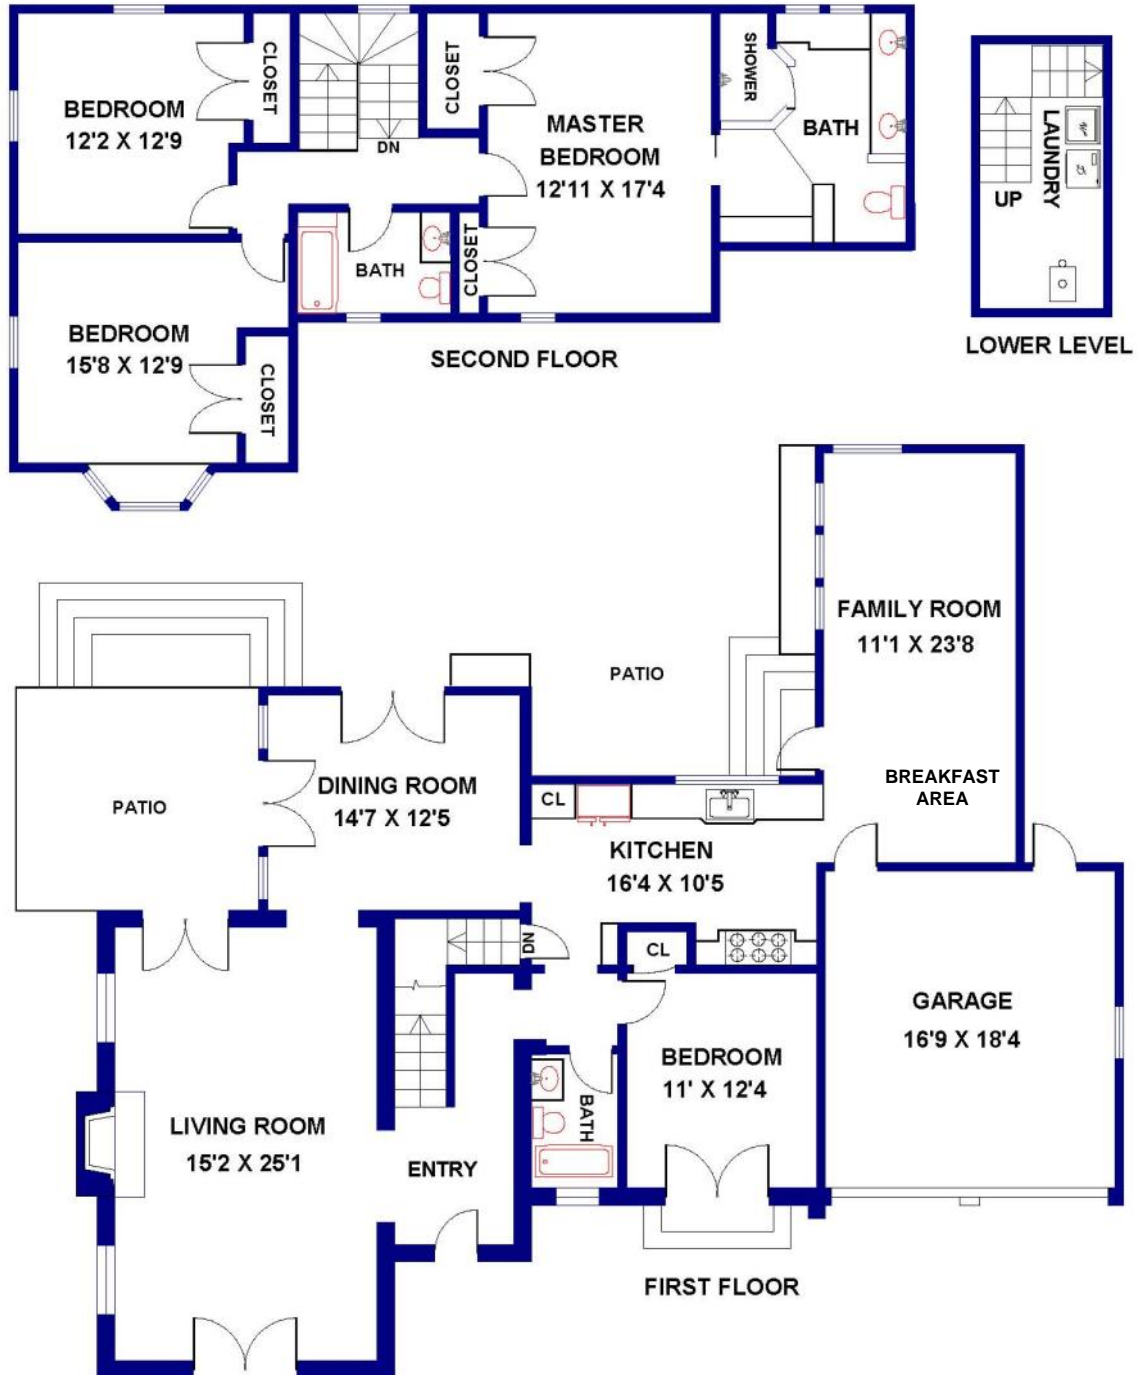

2110 Homet Road | San Marino

FLOOR PLAN CREATED BY REST, INFORMATION DEEMED RELIABLE, BUT NOT GUARANTEED. (626) 840-1717

Nina Kirkendall

DRE 01245547

SAN MARINO • PASADENA • SOUTH PASADENA

626-676-6260