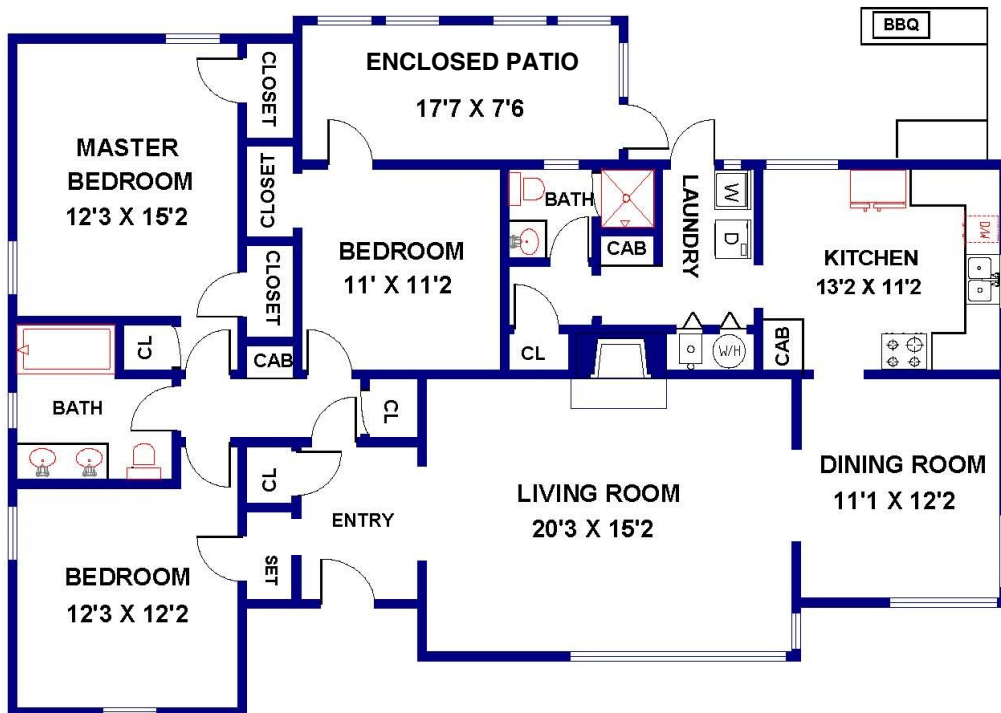

# 1325 Belhaven Road | San Marino

FLOOR PLAN CREATED BY REST, INFORMATION DEEMED RELIABLE, BUT NOT GUARANTEED. (626) 840-1717

Nina Kirkendall

DRE 01245547

626-676-6260

SAN MARINO • PASADENA • SOUTH PASADENA