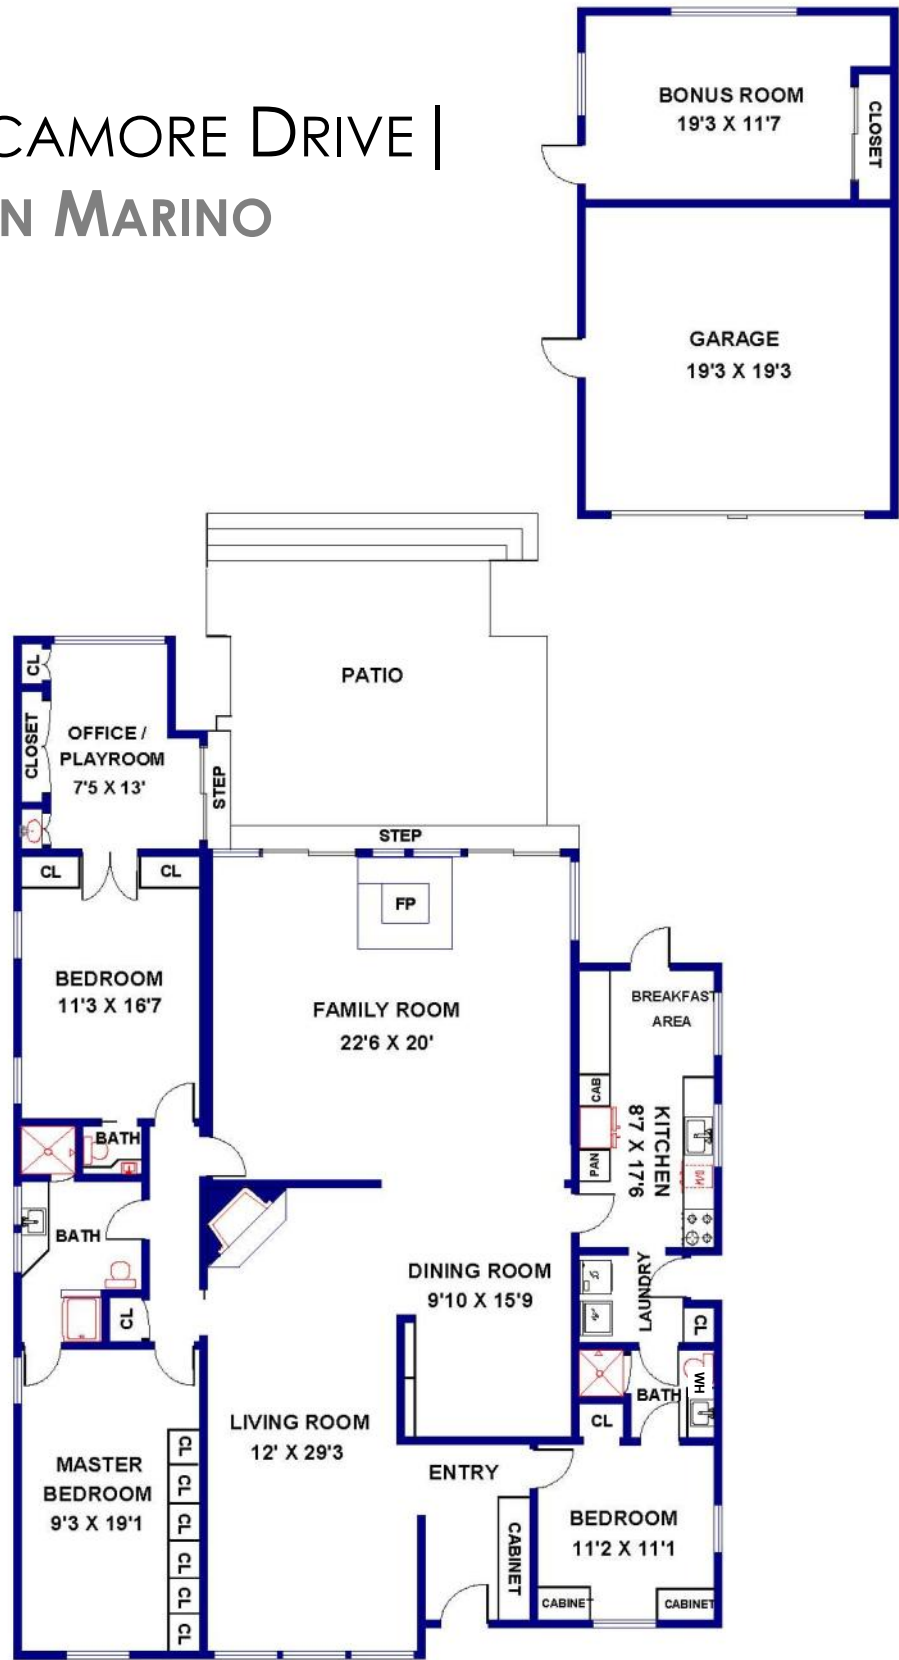

# 1900 SYCAMORE DRIVE | SAN MARINO

FLOOR PLAN CREATED BY REST, INFORMATION DEEMED RELIABLE, BUT NOT GUARANTEED. (626) 840-1717

Nina Kirkendall  
DRE 01245547

626-676-6260

SAN MARINO • PASADENA • SOUTH PASADENA