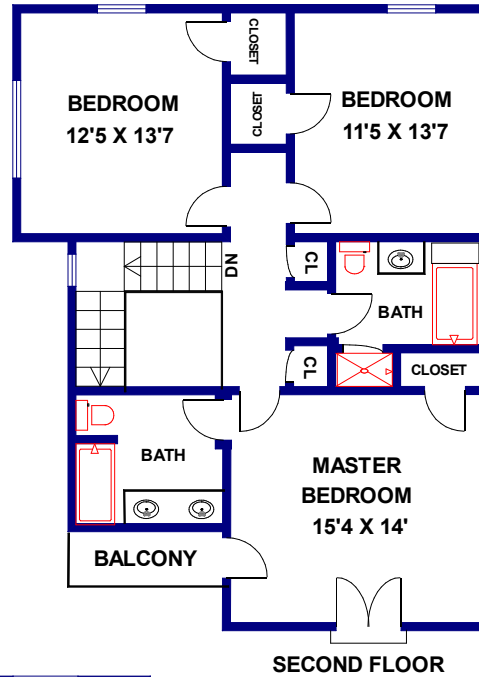

# 1354 Garfield Avenue | San Marino

FLOOR PLAN CREATED BY REST, INFORMATION DEEMED RELIABLE, BUT NOT GUARANTEED. (626) 840-1717

Nina Kirkendall  
DRE License # 01245547

626.676.6260

San Marino | Pasadena | South Pasadena