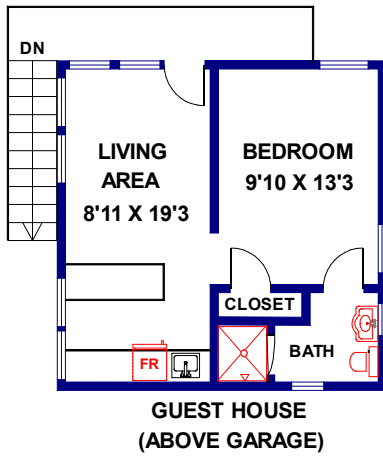

# 1354 Garfield Avenue | San Marino

FLOOR PLAN CREATED BY REST, INFORMATION DEEMED RELIABLE, BUT NOT GUARANTEED. (626) 840-1717

Nina Kirkendall  
DRE License # 01245547

626.676.6260

San Marino | Pasadena | South Pasadena