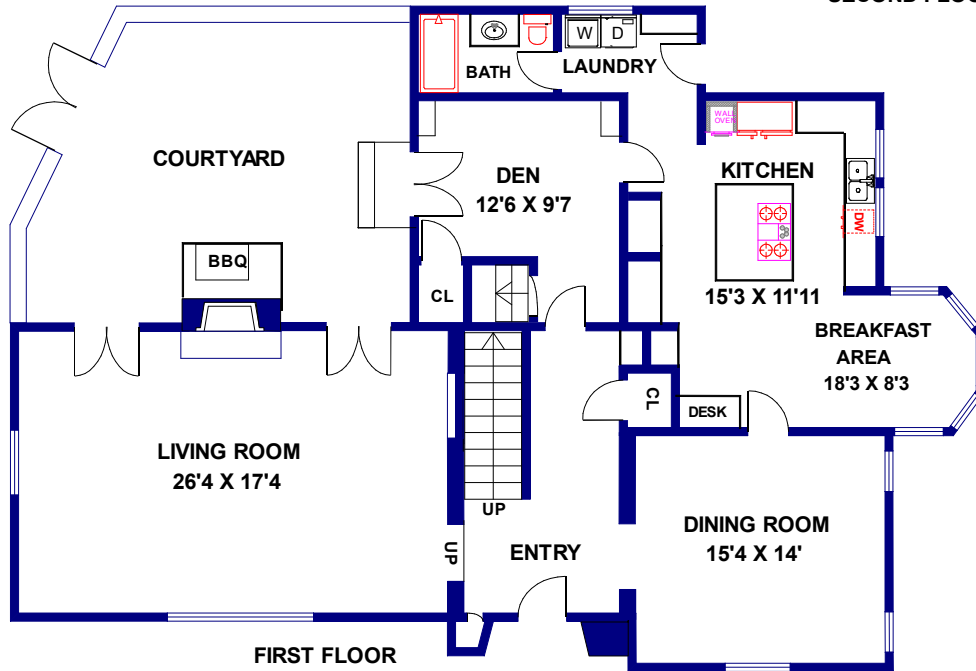

# 1354 Garfield Avenue | San Marino

FLOOR PLAN CREATED BY REST, INFORMATION DEEMED RELIABLE, BUT NOT GUARANTEED. (626) 840-1717

Nina Kirkendall  
DRE License # 01245547

626.676.6260

San Marino | Pasadena | South Pasadena