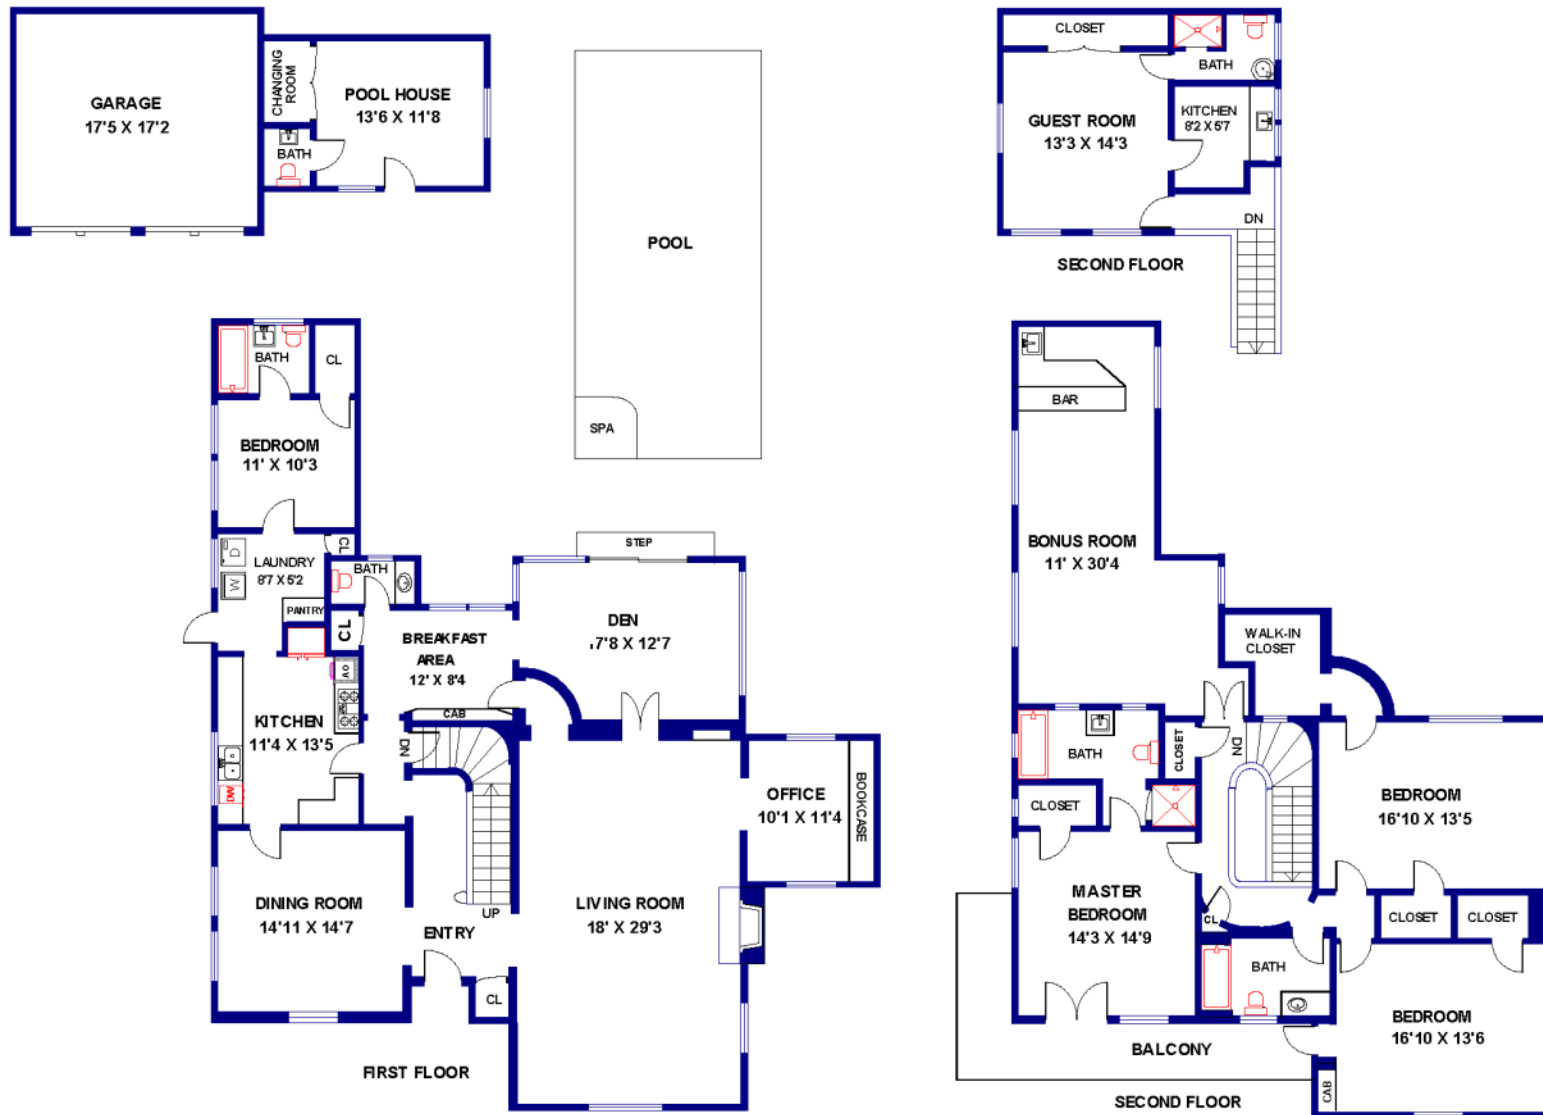

2157 HOMET ROAD | SAN MARINO

Nina Kirkendall

DRE 01245547

626-676-6260

SAN MARINO • PASADENA • SOUTH PASADENA