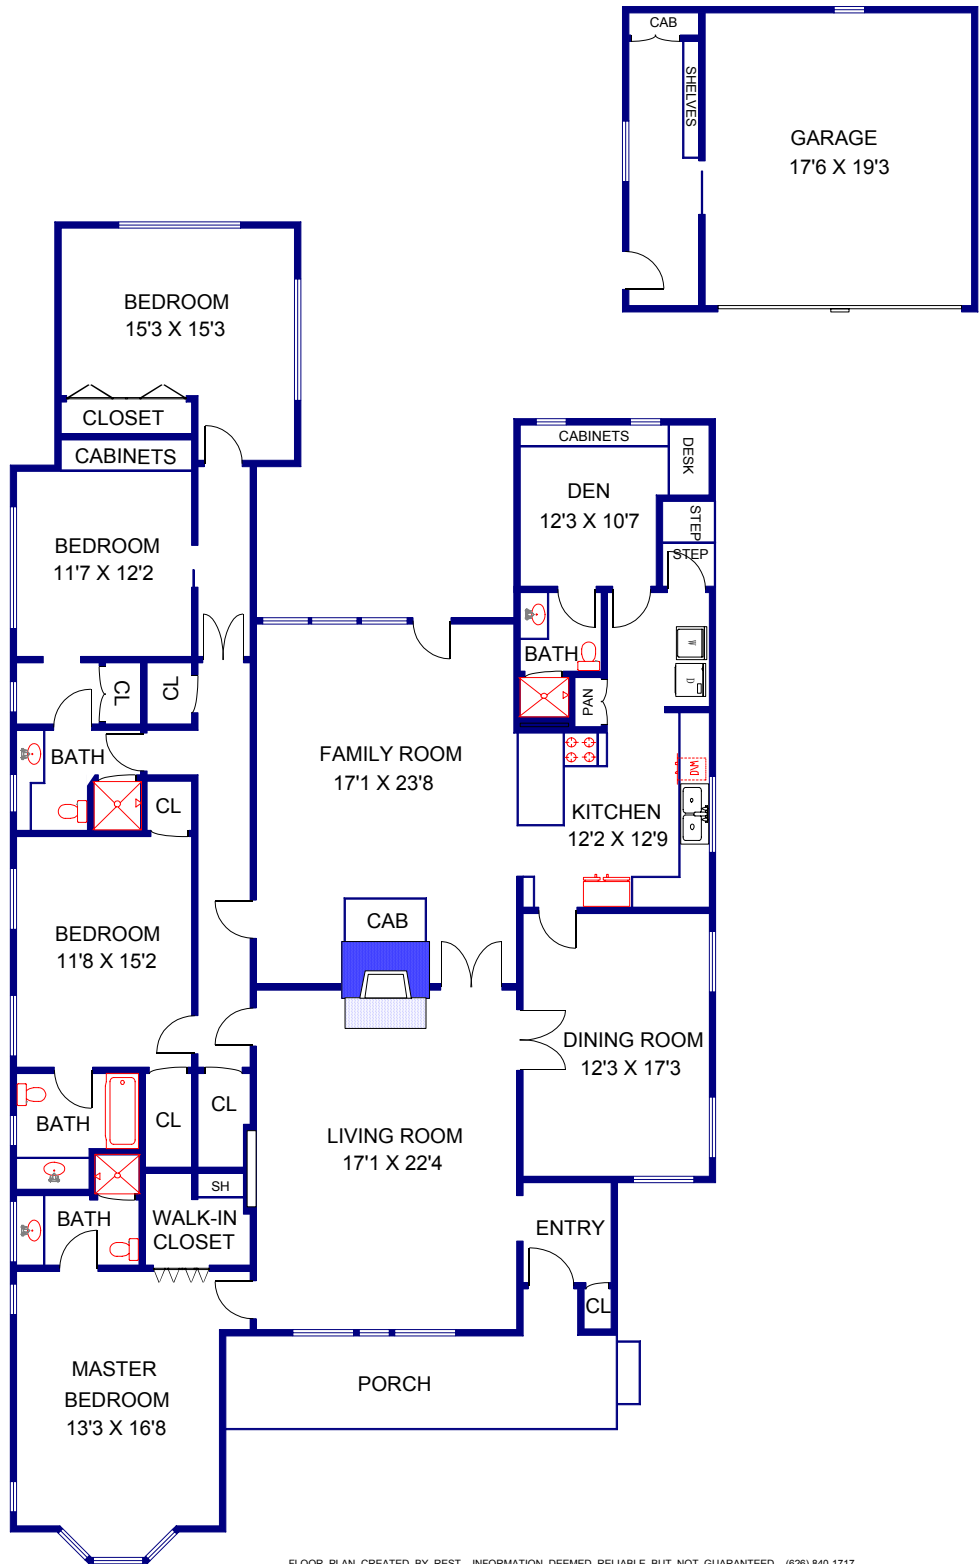

1695 WEST DRIVE | SAN MARINO

Nina Kirkendall

626-676-6260

SAN MARINO • PASADENA • SOUTH PASADENA