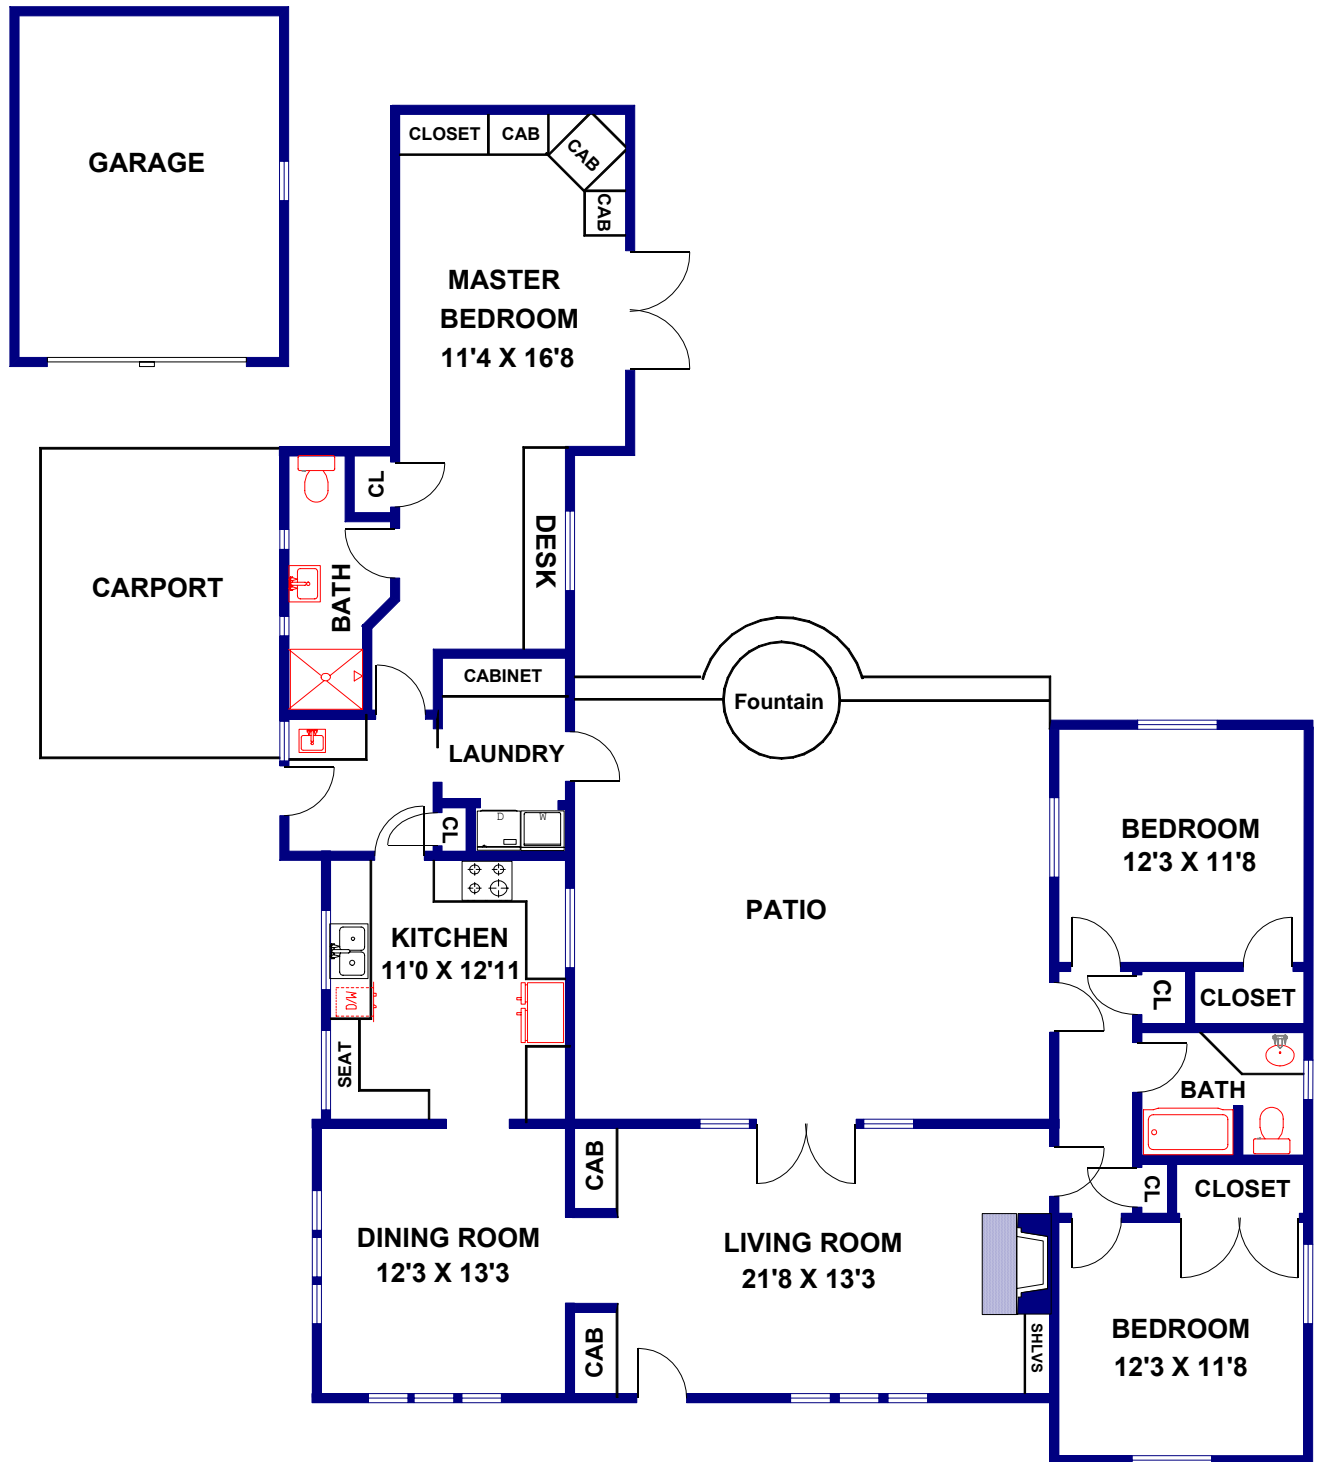

605 S. OAK KNOLL AVE | PASADENA

FLOOR PLAN CREATED BY REST, INFORMATION DEEMED RELIABLE, BUT NOT GUARANTEED. (626) 840-1717

Nina Kirkendall

626-676-6260

SAN MARINO • PASADENA • SOUTH PASADENA