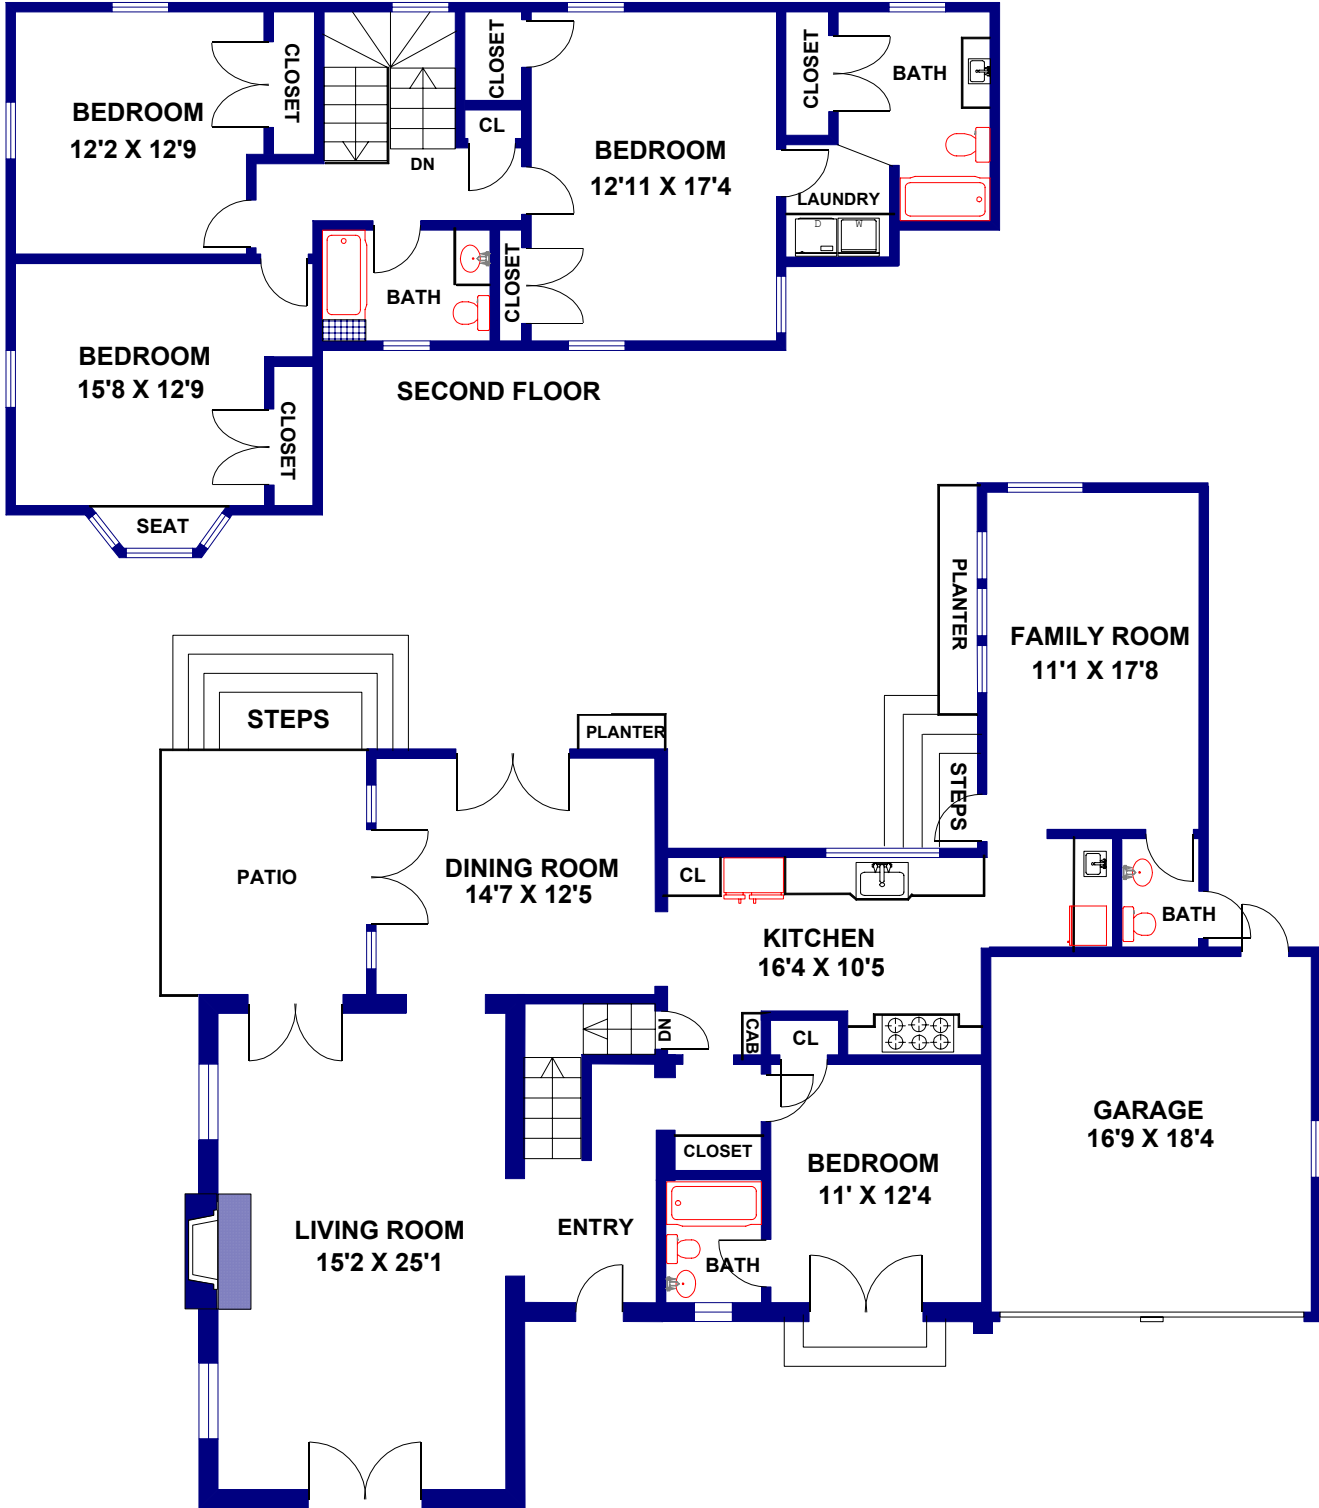

2110 HOMET ROAD | SAN MARINO

FLOOR PLAN CREATED BY REST, INFORMATION DEEMED RELIABLE, BUT NOT GUARANTEED. (626) 840-1717

Nina Kirkendall

626-676-6260