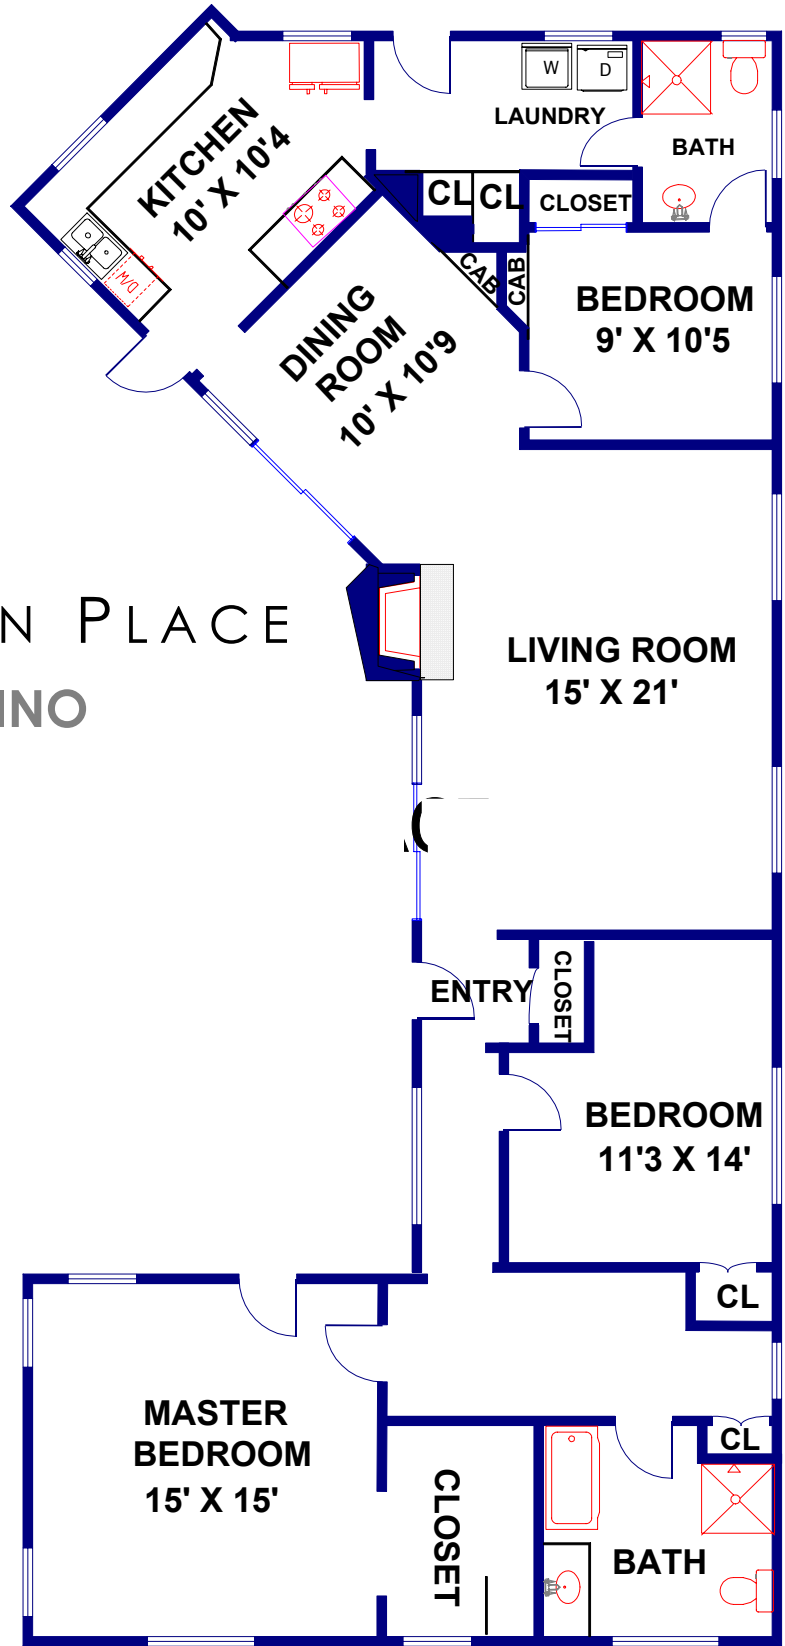

2370 CONISTON PLACE  
| SAN MARINO

FLOOR PLAN CREATED BY REST. INFORMATION DEEMED RELIABLE BUT NOT GUARANTEED. (6

Nina Kirkendall

626-676-6260