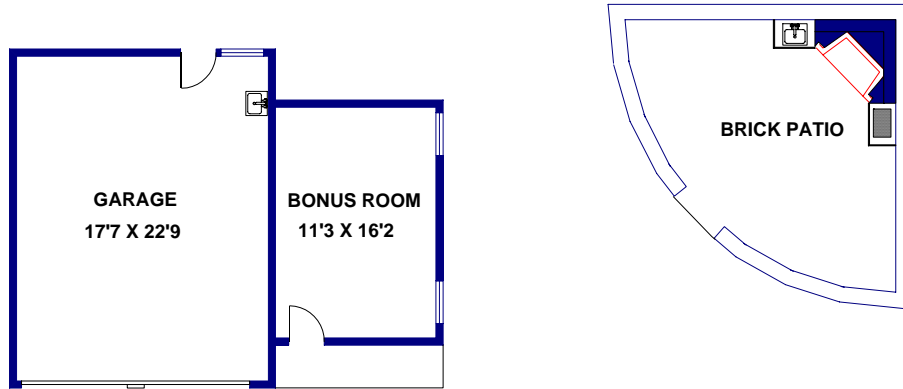

# 2186 ROANOKE ROAD | SAN MARINO

FLOOR PLAN CREATED BY REST, INFORMATION DEEMED RELIABLE, BUT NOT GUARANTEED. (626) 840-1717

Nina Kirkendall

DRE 01245547

626-676-6260

SAN MARINO • PASADENA • SOUTH PASADENA