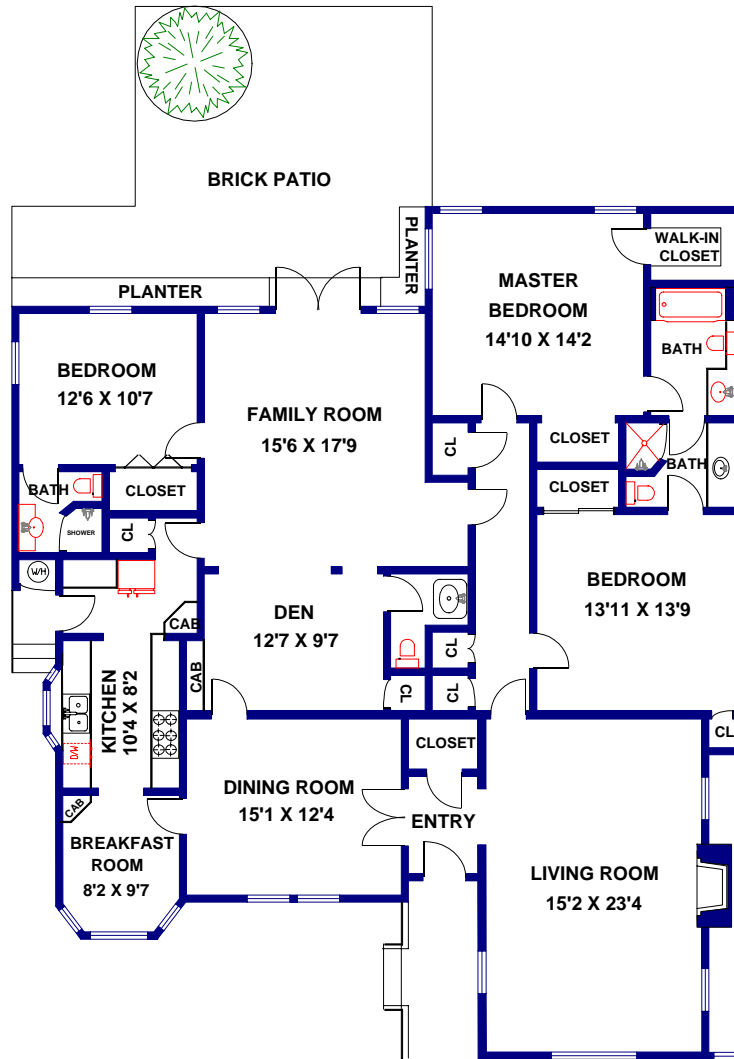

# 2186 ROANOKE ROAD | SAN MARINO

FLOOR PLAN CREATED BY REST, INFORMATION DEEMED RELIABLE, BUT NOT GUARANTEED. (626) 840-1717

Nina Kirkendall

DRE 01245547

626-676-6260

SAN MARINO • PASADENA • SOUTH PASADENA