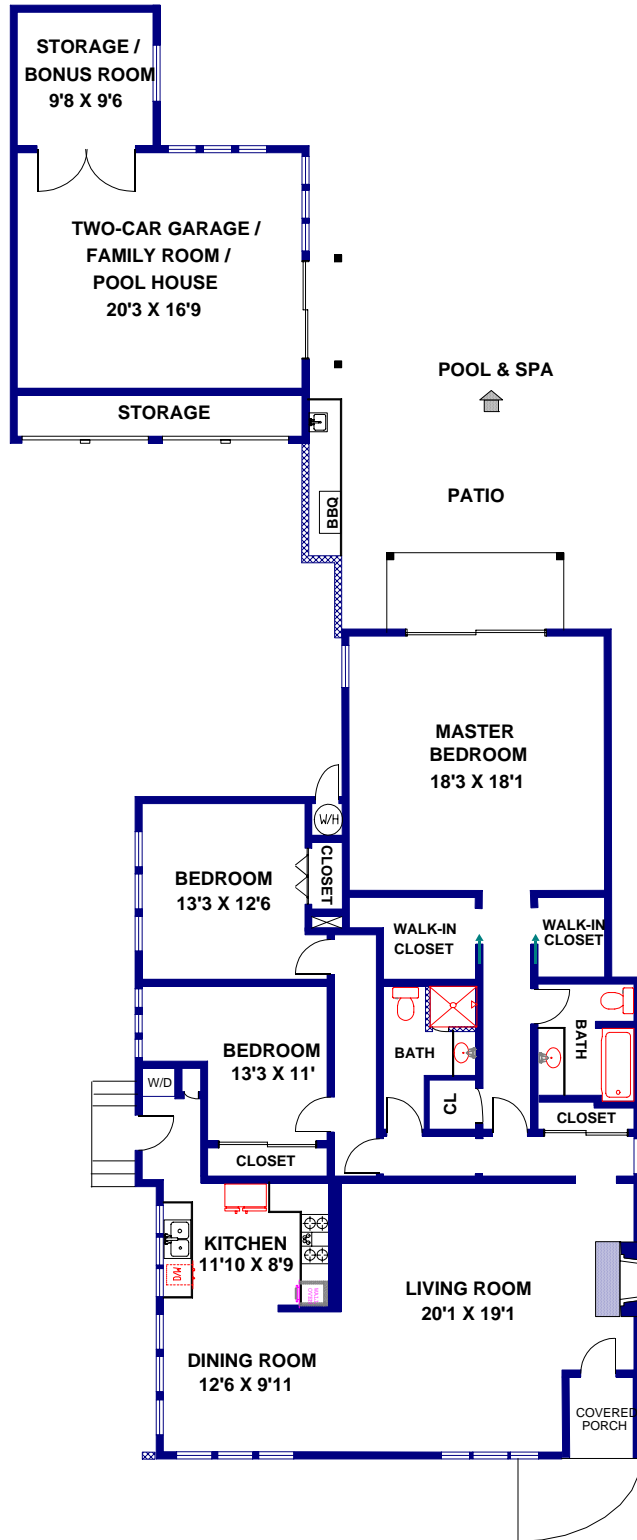

1817 LOS ROBLES AVE | SAN MARINO

FLOOR PLAN CREATED BY REST, INFORMATION DEEMED RELIABLE, BUT NOT GUARANTEED. (626) 840-1717

Nina Kirkendall

DRE 01245547

626-676-6260

SAN MARINO • PASADENA • SOUTH PASADENA