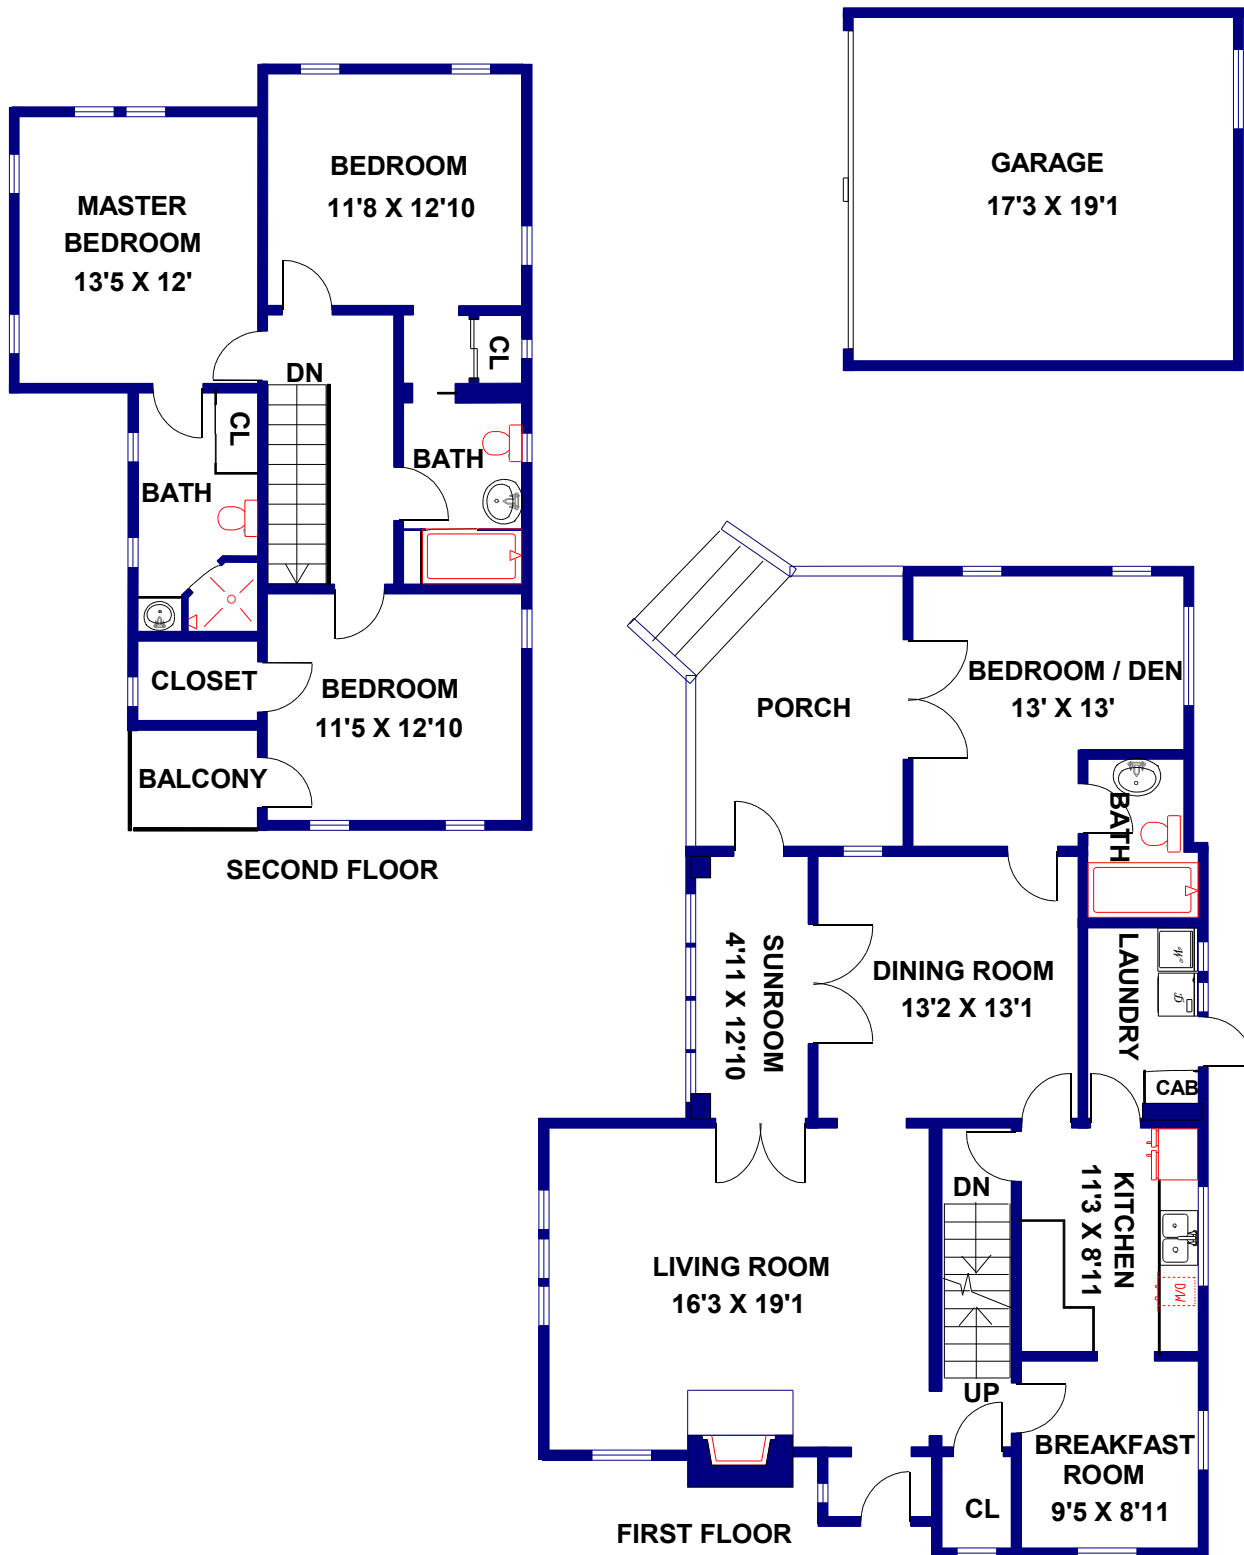

# 680 Plymouth Road | San Marino

FLOOR PLAN CREATED BY REST, INFORMATION DEEMED RELIABLE, BUT NOT GUARANTEED. (626) 840-1717

Nina Kirkendall  
DRE License # 01245547

626.676.6260

San Marino | Pasadena | South Pasadena