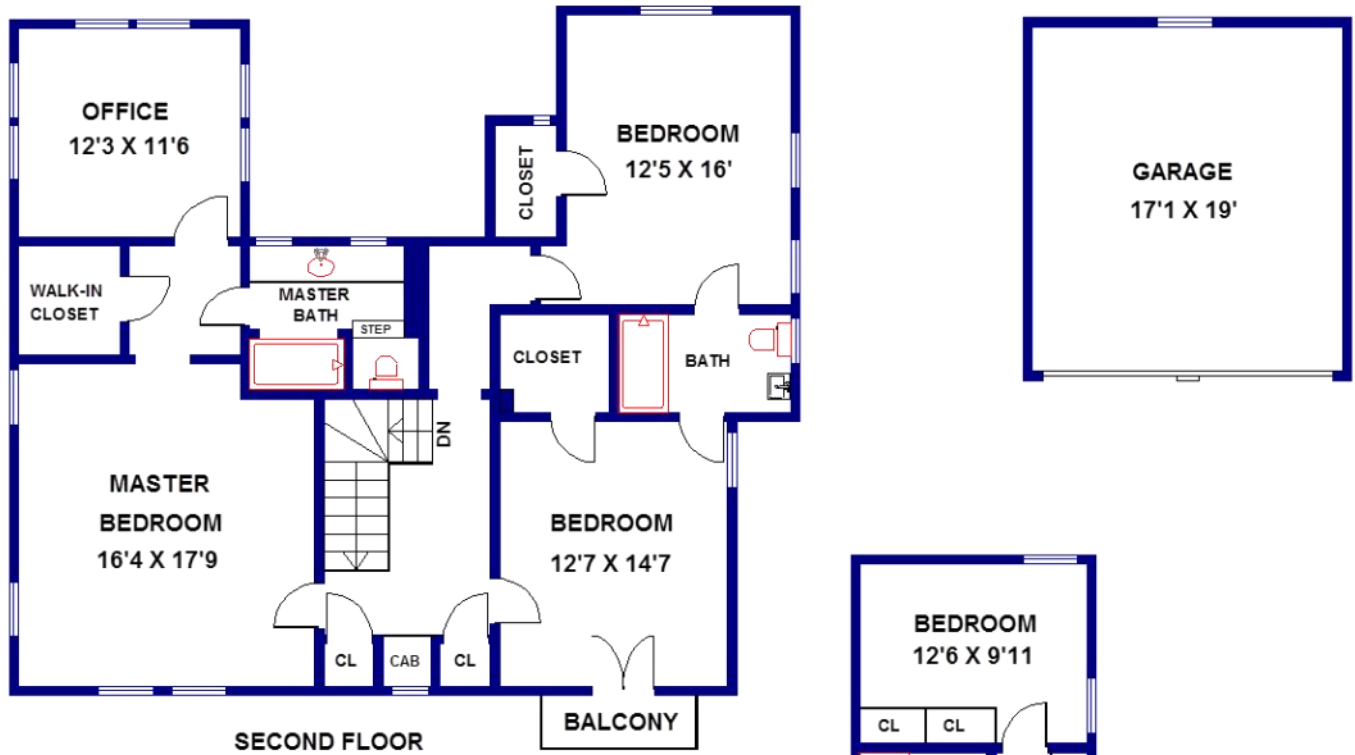

2140 Homet Road | San Marino

SECOND FLOOR

FIRST FLOOR

FLOOR PLAN CREATED BY REST. INFORMATION DEEMED RELIABLE BUT NOT GUARANTEED. (626) 840-1717

Nina Kirkendall

DRE 01245547

SAN MARINO • PASADENA • SOUTH PASADENA