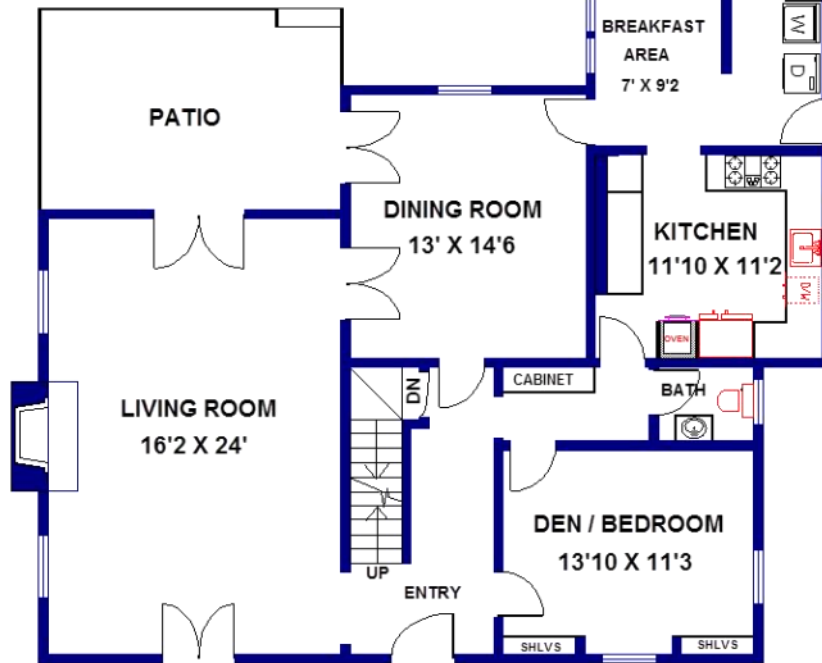

2140 Homet Road | San Marino

SECOND FLOOR

FIRST FLOOR

FLOOR PLAN CREATED BY REST. INFORMATION DEEMED RELIABLE BUT NOT GUARANTEED. (626) 840-1717

Nina Kirkendall

DRE 01245547

SAN MARINO • PASADENA • SOUTH PASADENA