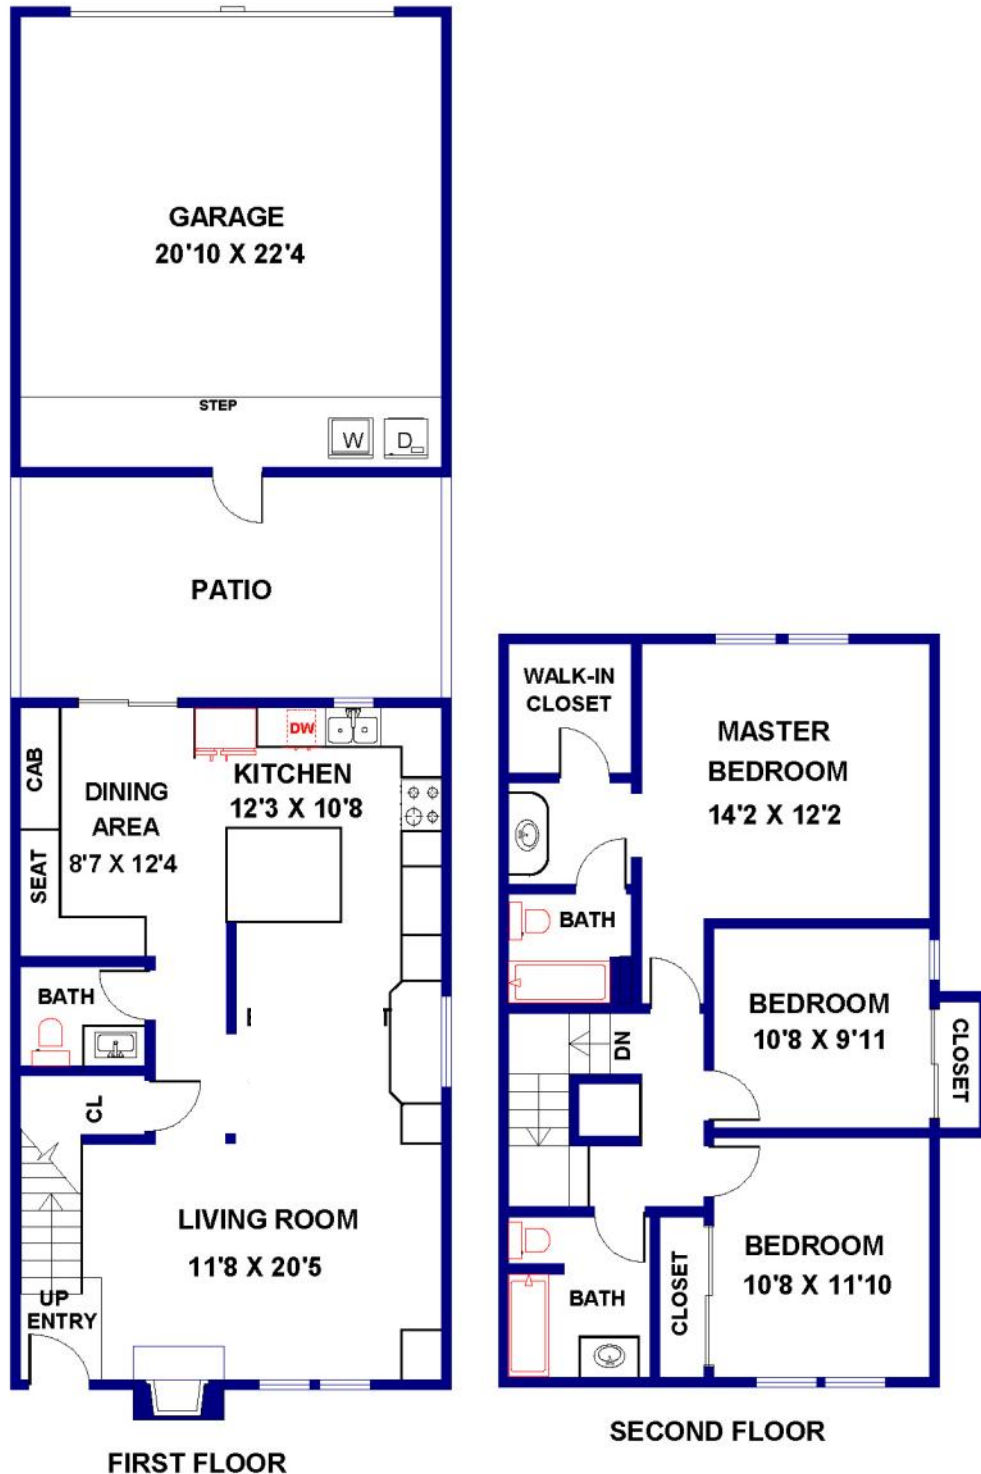

423 W. WALNUT STREET | PASADENA

FLOOR PLAN CREATED BY REST, INFORMATION DEEMED RELIABLE, BUT NOT GUARANTEED. (626) 940-1717

Nina Kirkendall

DRE 01245547

626-676-6260

SAN MARINO • PASADENA • SOUTH PASADENA