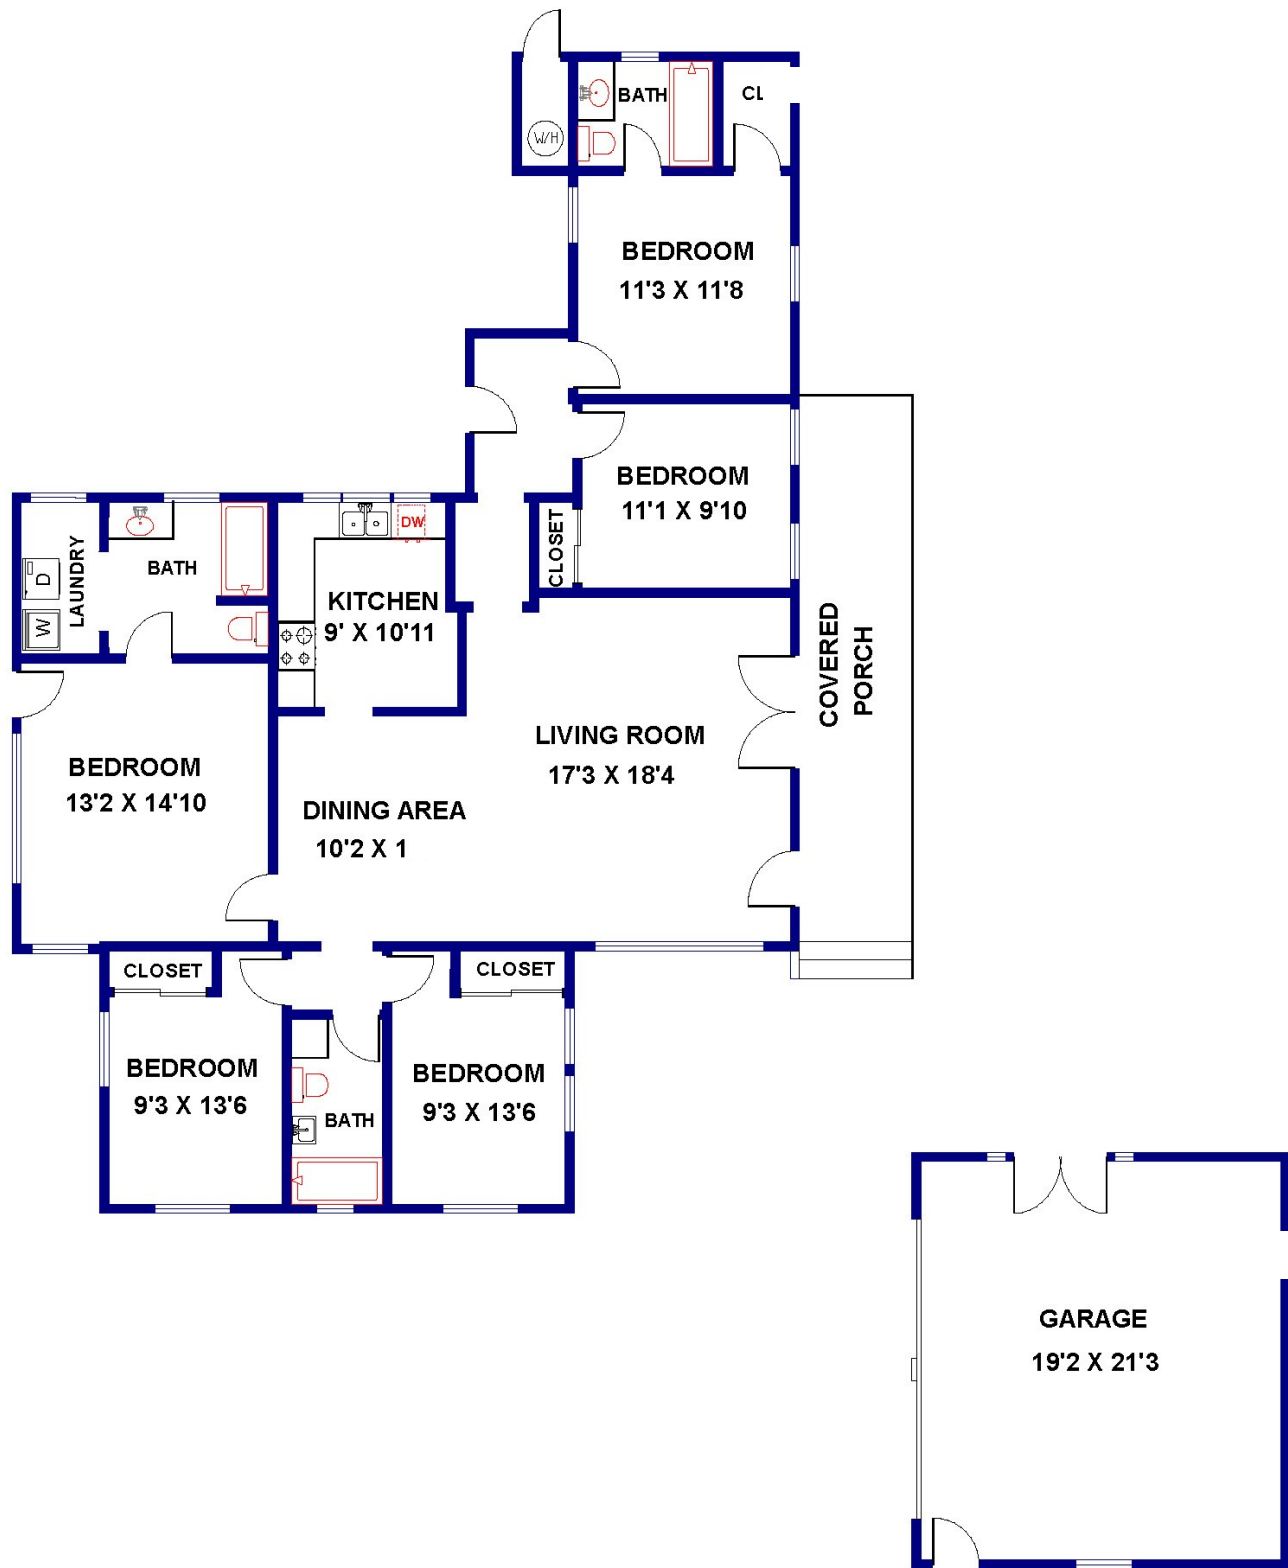

3017 ALABAMA STREET | LA CRESCENTA

FLOOR PLAN CREATED BY REST, INFORMATION DEEMED RELIABLE, BUT NOT GUARANTEED. (626) 840-1717

Nina Kirkendall

DRE 01245547

626-676-6260

SAN MARINO • PASADENA • SOUTH PASADENA